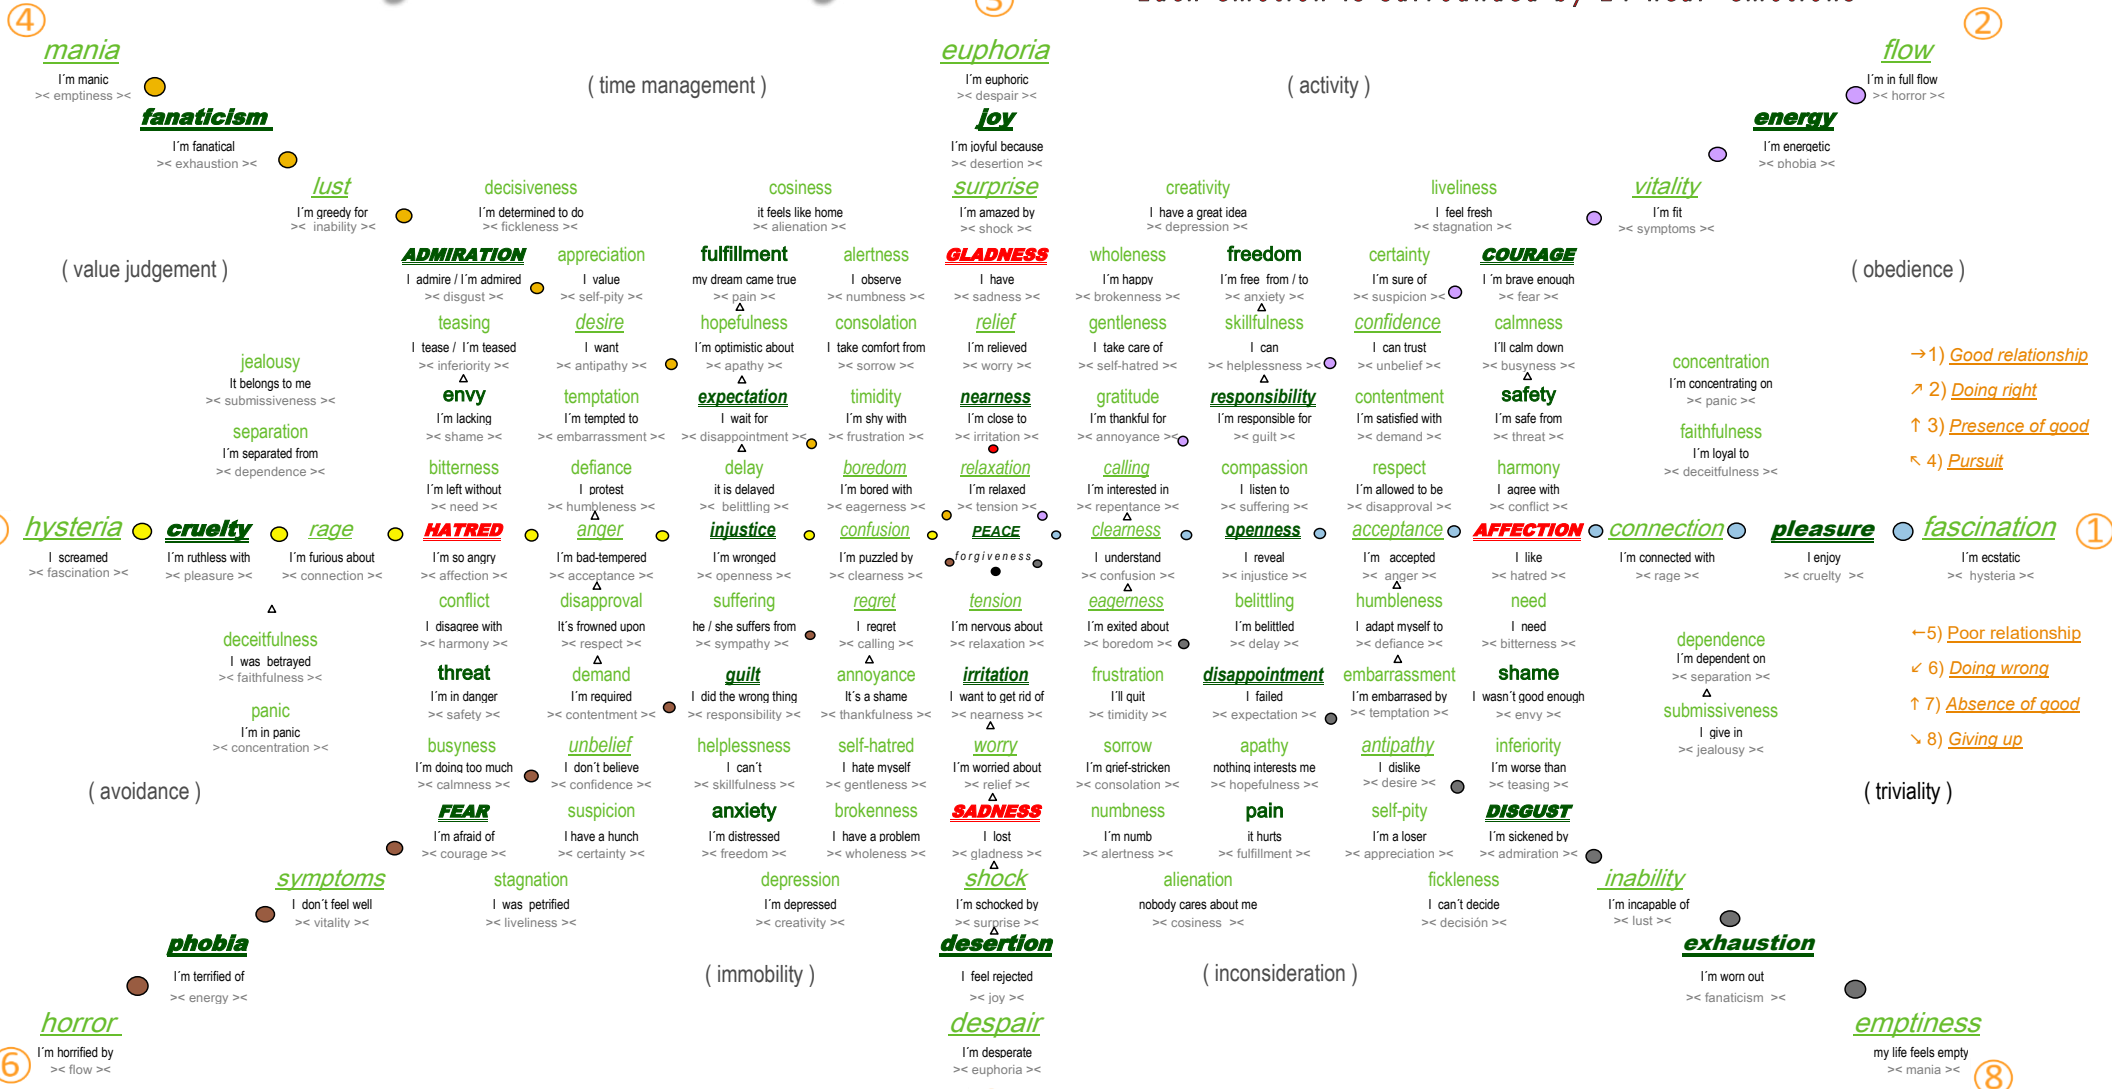

Feelings come and feelings go

How do you feel today?

8 scales of emotions start from "peace"
Please scan all the columns from down to up
Counter emotion is reflected through "peace"
Each emotion is surrounded by 24 near emotions

emotions.name
*Soli Deo Gloria 19.2.2020

Let the peace of Christ rule in your heart

Col 3:15