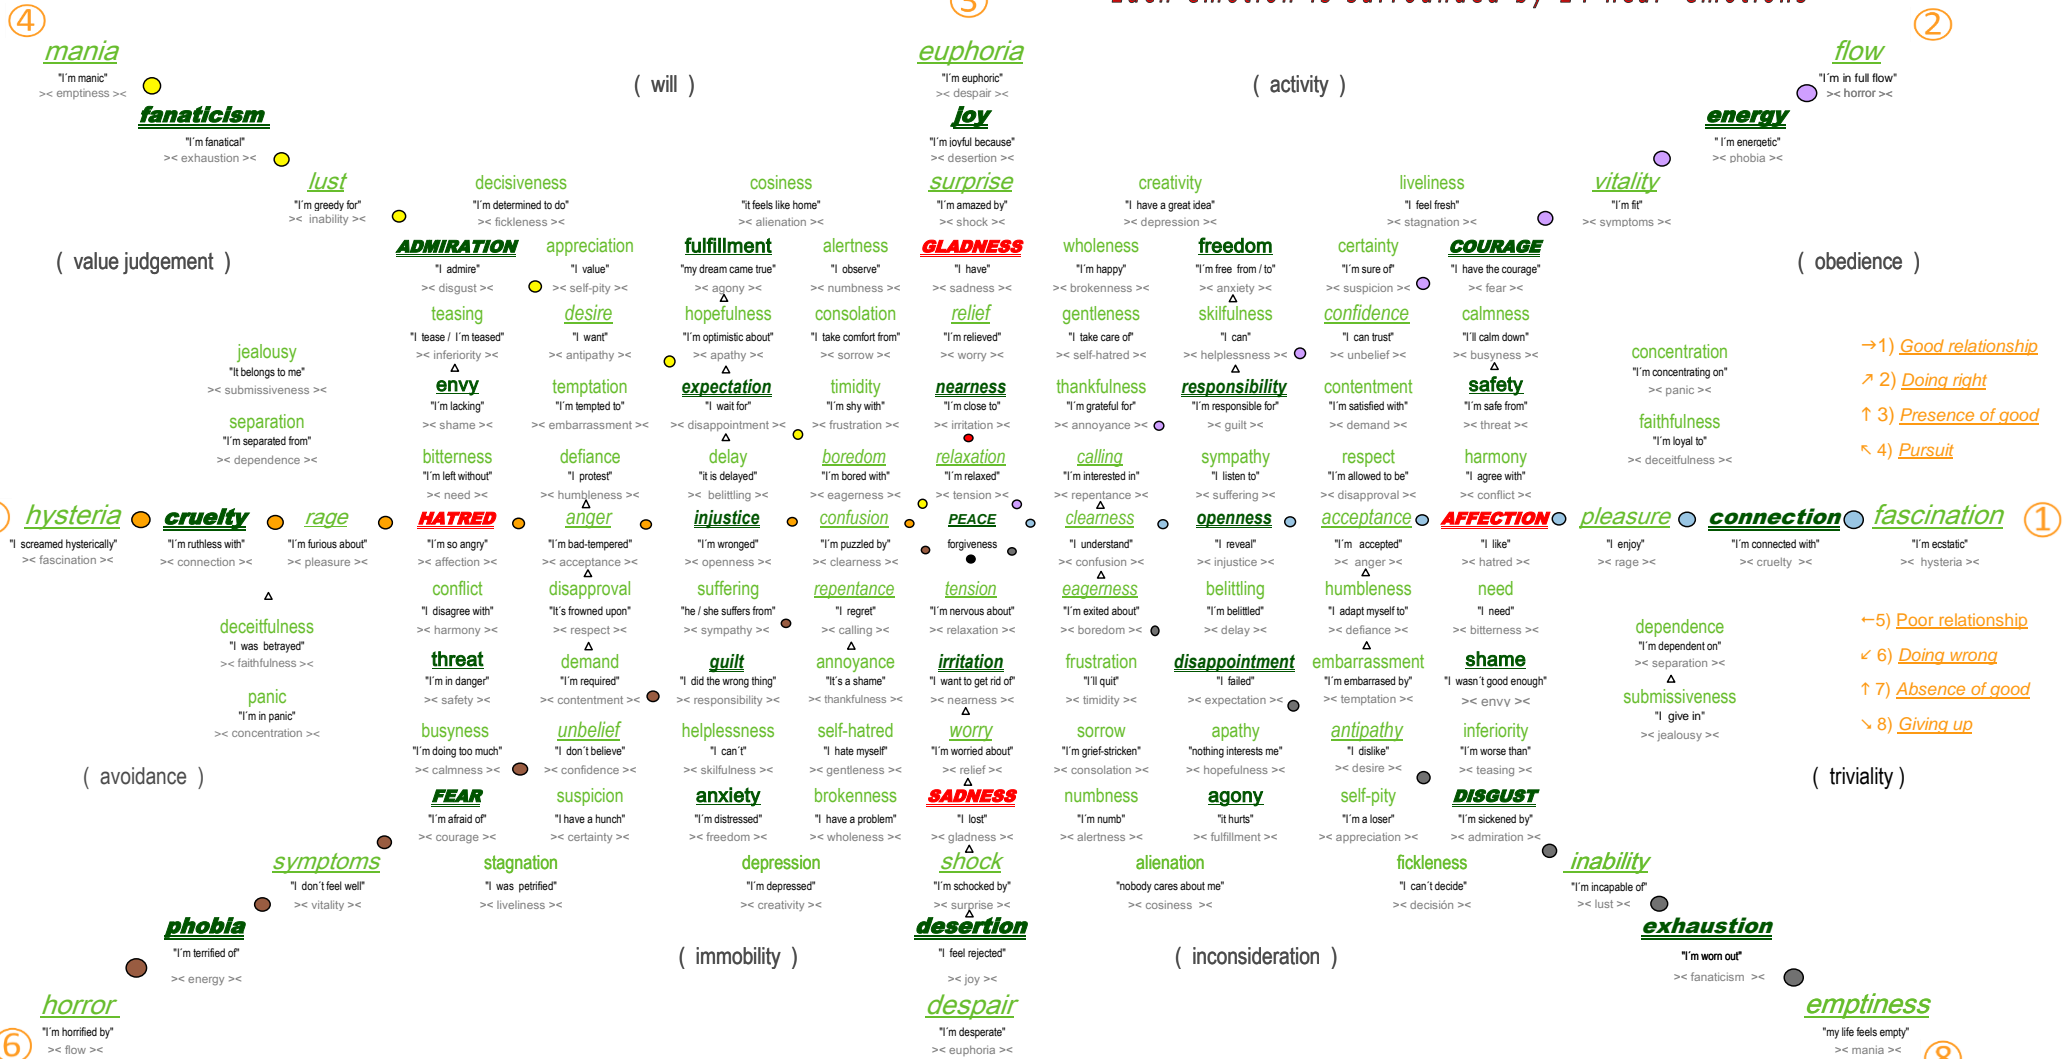

Feelings come and feelings go

How do you feel today ?

8 scales of emotions start from "peace"
Please scan all the columns from down to up
Counter emotion can be found below each emotion
Each emotion is surrounded by 24 near emotions

emotions.name

*Soli Deo Gloria 9.9.2016

Name your emotions

Let the peace of Christ rule in your heart

Col 3:15